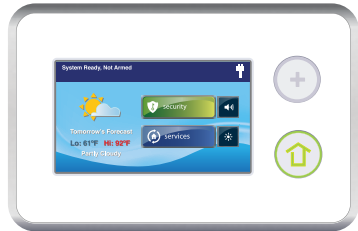

WHAT HOME SECURITY SHOULD BE.

PROTECTION

Every peripheral product that 2GIG manufactures communicates seamlessly with the 2GIG Control Panel. All of the peripheral sensors sold by 2GIG know what type of sensor they are, making installation faster than ever. Communication is instantaneous when programming in peripheral sensors to the 2GIG Control Panel, so you don't waste your time. 2GIG peripherals are 2GIG innovation.

WIRELESS SECONDARY TOUCH SCREEN KEYPAD