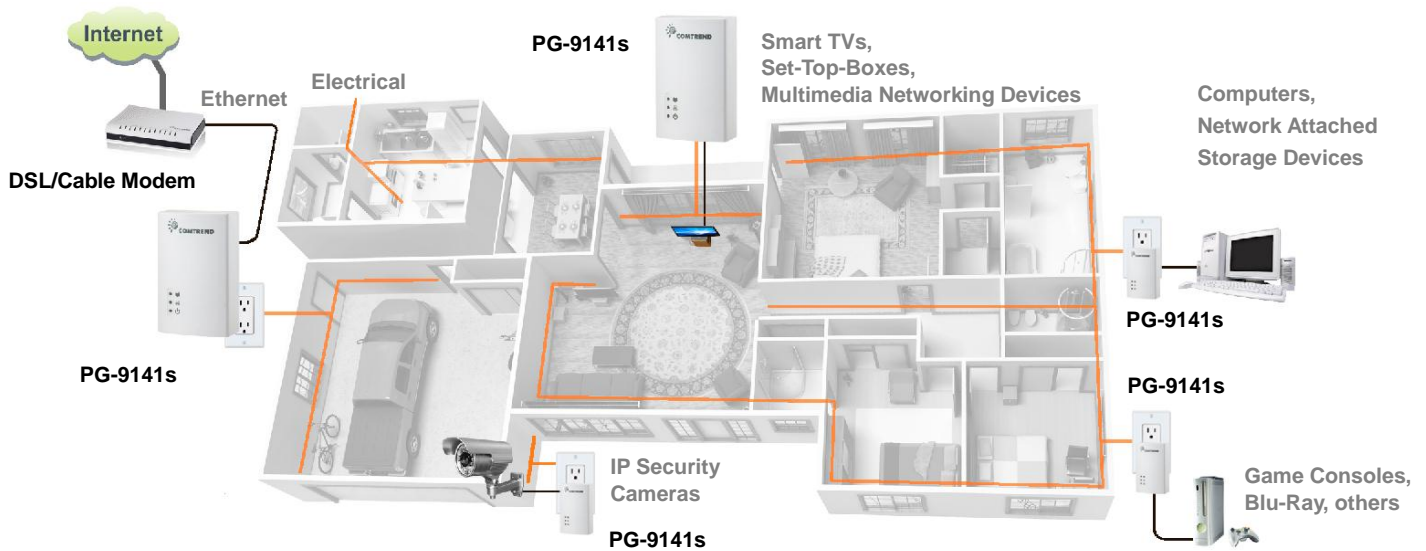

Transform power outlets into a home network.

Intelligent routing and faster speeds with ClearPath™ Technology.

Comtrend | 14 Chrysler, Irvine, CA 92618, USA | Tel: 1-949-753-9640 | Fax: 1-949-753-9020 | www.comtrend.com