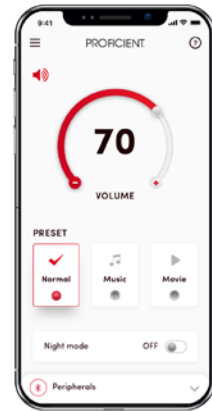

PROFICIENT. Signature SERIES

SUB STATION APP

FEATURES

High-Power Amplifier - Our 1000W Active Driver is backed by a matching amplifier powering all the bass output in this subwoofer lineup.

High Back EMF Fiberglass Drivers - Ultrastrong Fiberglass cone with a huge motor force to battle the high pressures of small enclosures and their impact on the excursion of the woofer.

Flexibility - With the optional wireless audio kit you can place these subwoofers anywhere in a room to create an immersive listening experience.

Luxury Style - High-gloss lacquer finish in striking Piano Black coats a 1" MDF Cabinet. A subwoofer you'd be just as proud to show-off, as well as listen to.

Auto Setup - Easily setup and configure the EQ settings with the Sub Station app. Automatically correct for acoustic room anomalies, allowing for the maximum listening experience in any room environment for every listener.

GENERAL SPECIFICATIONS	FRS - 8	FRS - 10	FRS - 12
Woofer Size/Type	8" High-Excursion Fiberglass Cone	10" High-Excursion Fiberglass Cone	12" High-Excursion Fiberglass Cone
Power	1000W	1000W	1000W
Communication Type	Bluetooth Low Energy	Bluetooth Low Energy	Bluetooth Low Energy
Signal Input	RCA Line Level with Buffered Outputs	RCA Line Level with Buffered Outputs	RCA Line Level with Buffered Outputs
Frequency Response	24-200Hz	24-200Hz	20-200Hz
Dimensions	10.3" x 10.7" x 11.1" (261.6 x 271.8 x 281.94mm)	12.2" x 12.6" x 13" (310 x 320 x 330mm)	13.8" x 14.2" x 14.6" (350.5 x 360.7 x 370.8mm)
Weight	22.5 lbs / 10.2 Kg	34.6 lbs / 15.7 Kg	41.9 lbs / 19 Kg
Warranty	2 Year	2 Year	2 Year

PROFICIENT.

www.proficientaudio.com